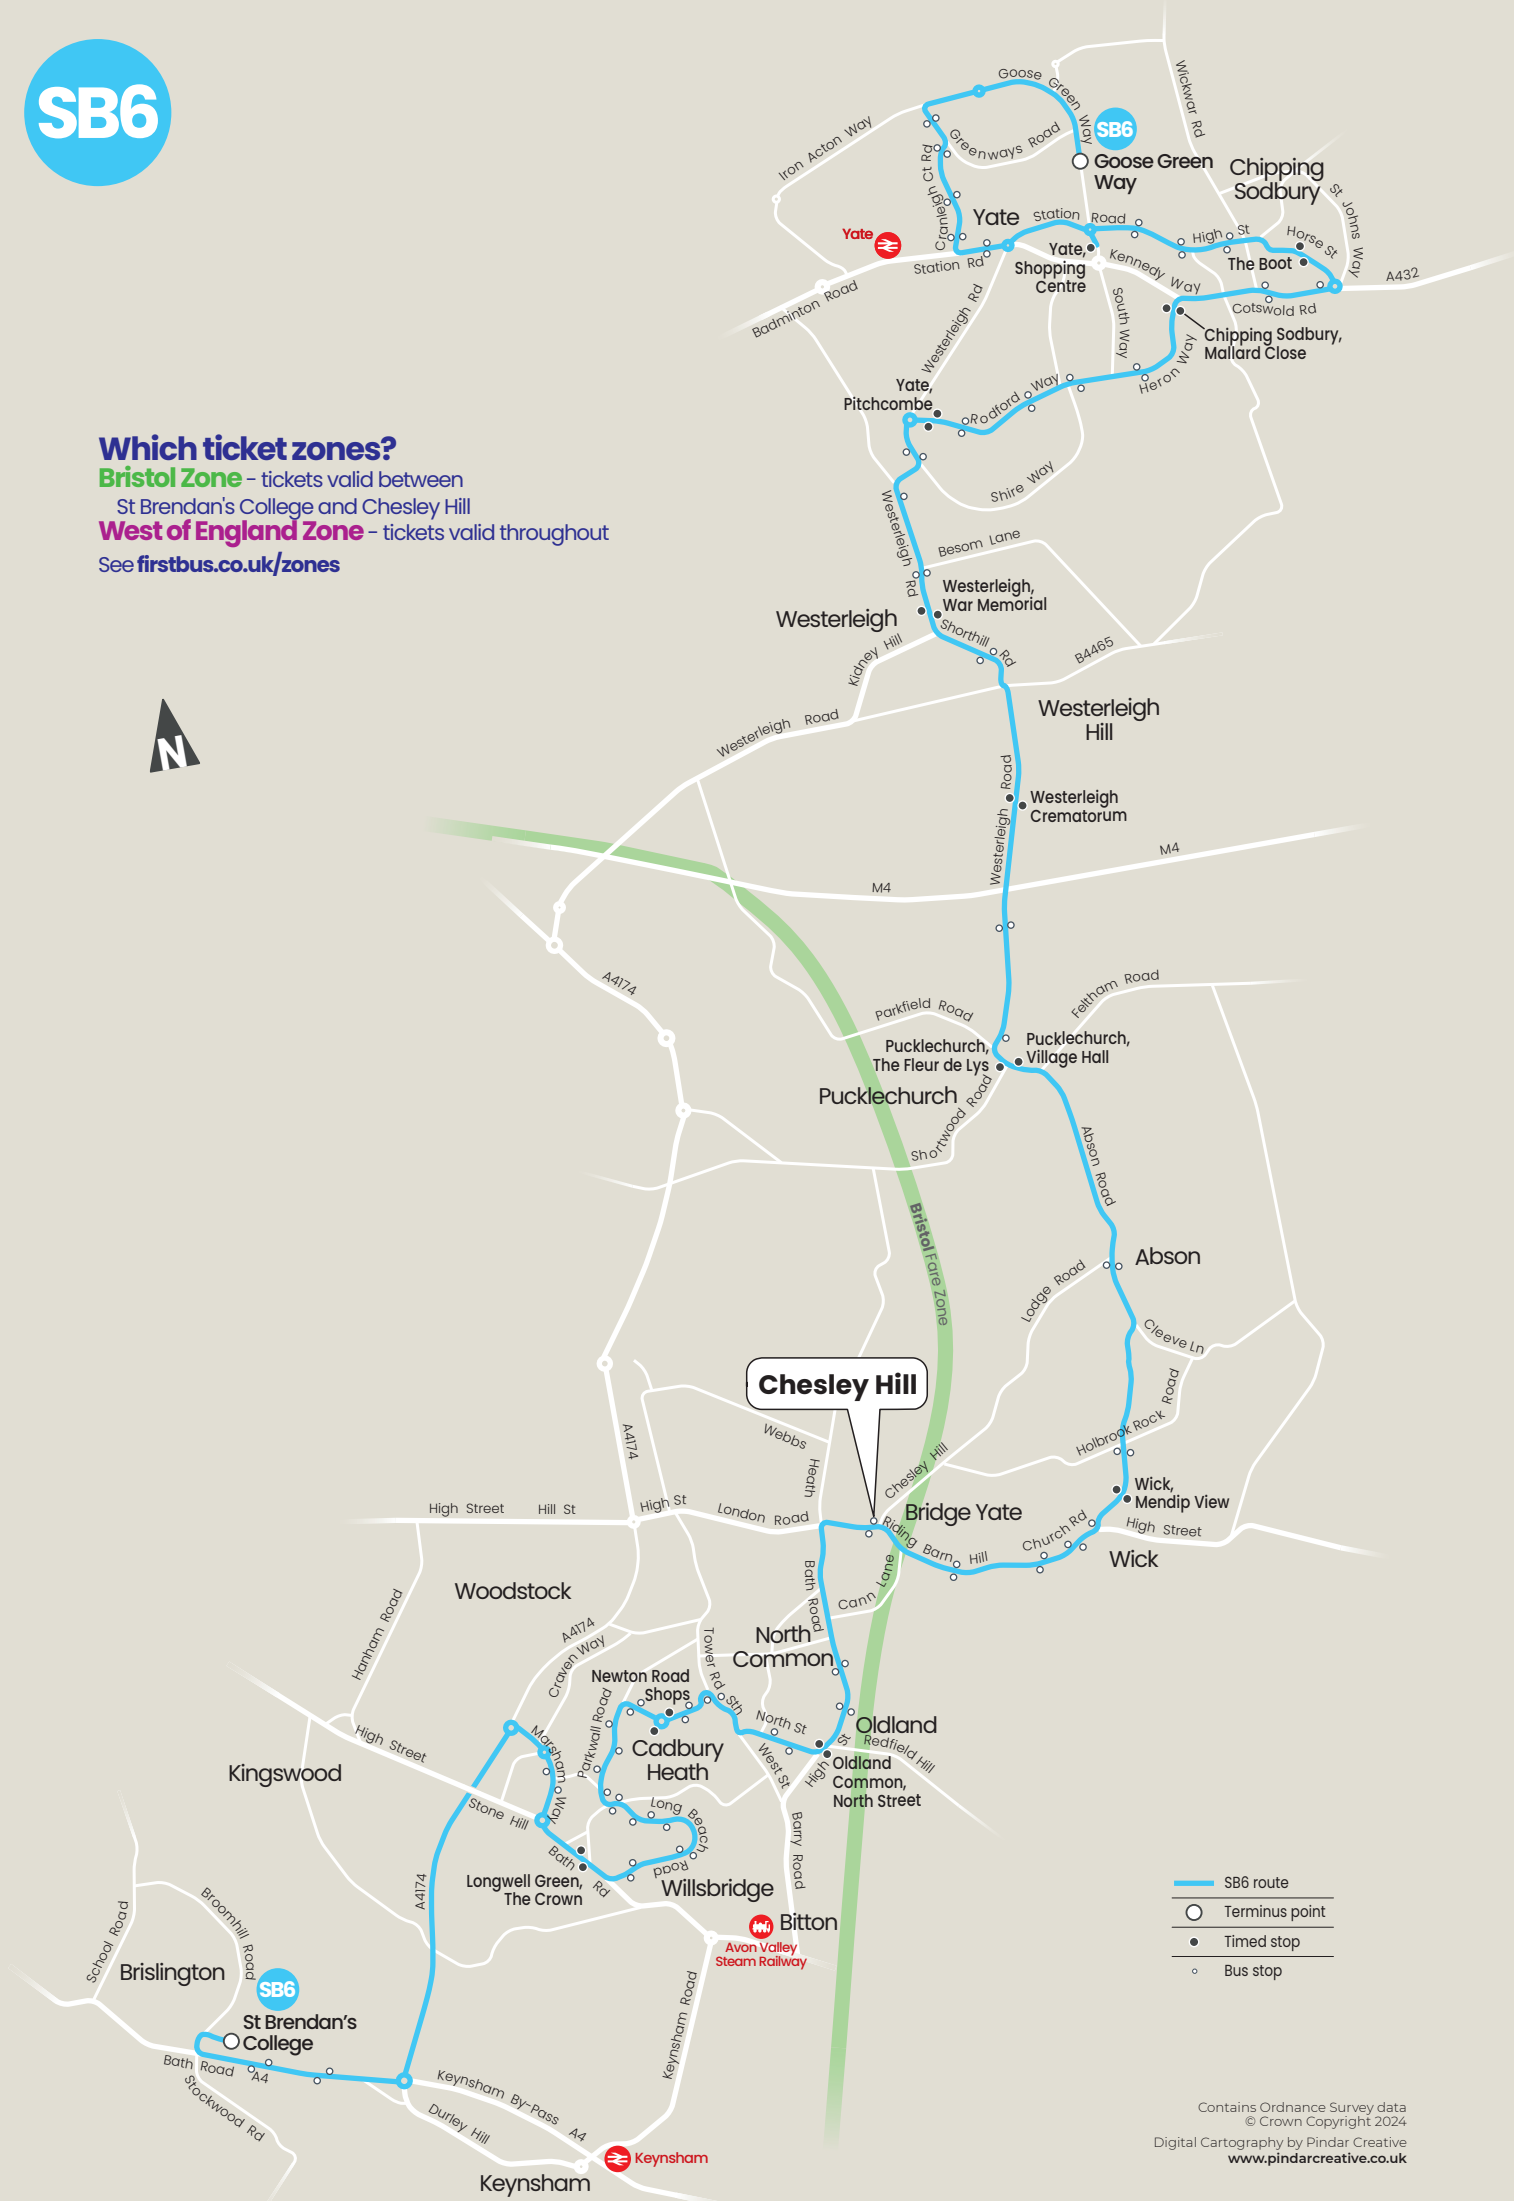

### College Days only

	<i>Service Number</i>	<b>SB6</b>
<b>Yate, Goose Green Way</b>		0701
Yate, Shopping Centre (D)		0713
Chipping Sodbury, The Boot		0717
Chipping Sodbury, Mallard Close		0720
Yate, Pitchcombe		0725
Westerleigh, War Memorial		0729
Westerleigh Crematorium		0733
Pucklechurch Village Hall		0737
Wick, Mendip View		0744
Oldland Common, North Street		0754
Cadbury Heath, Newton Road Shops		0800
Longwell Green, The Crown		0810
<b>St Brendan’s College Grounds</b>		0824

### College Days only

	<i>Service Number</i>	<b>SB6</b>
<b>St Brendan’s College Grounds</b>		1611
Longwell Green, The Crown		1621
Cadbury Heath, Park Crescent		1630
Oldland Common, North Street		1636
Wick, Mendip View		1645
Pucklechurch, The Fleur De Lys		1653
Westerleigh Crematorium		1655
Westerleigh, War Memorial		1700
Yate, Pitchcombe		1704
Chipping Sodbury, Mallard Close		1709
Chipping Sodbury, The Boot		1712
Yate, Shopping Centre		1721
<b>Yate, Goose Green Way</b>		1733

### Which ticket zones?

**Bristol Zone** - tickets valid between St Brendan's College and Chesley Hill

**West of England Zone** - tickets valid throughout

See [firstbus.co.uk/zones](http://firstbus.co.uk/zones)

- SB6 route
- Terminus point
- Timed stop
- Bus stop